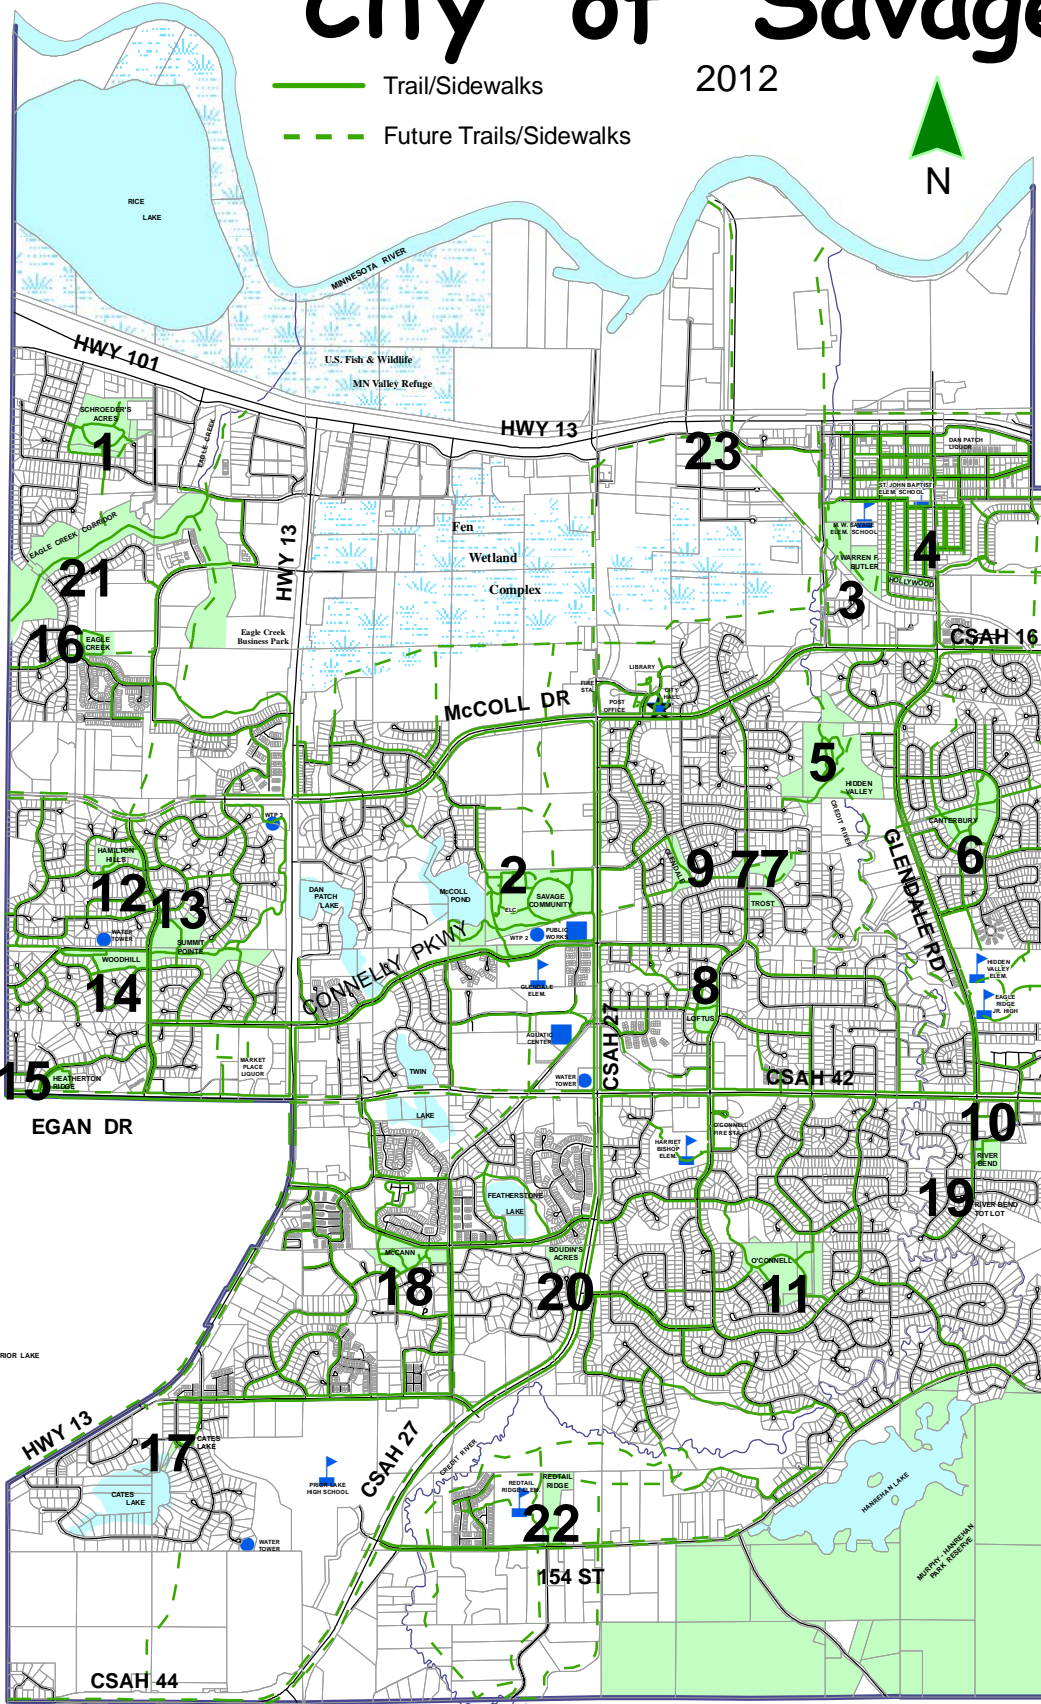

City of Savage ...

2012

02-50-1-03-00

- | | | | | |
|---------------------|---------------|---------------------|------------------------------|-----------------------|
| 1 Schroeder's Acres | 6 Canterbury | 11 O'Connell | 16 Eagle Creek | 21 Eagle Creek AMA |
| 2 Community | 7 Trost | 12 Hamilton Hills | 17 Cates Lake access/tot lot | 22 Red Tail Ridge |
| 3 Warren Butler | 8 Loftus | 13 Summit Pointe | 18 McCann | 23 Off-Leash Dog Park |
| 4 Hollywood | 9 Glendale | 14 Woodhill | 19 River Bend Tot Lot | |
| 5 Hidden Valley | 10 River Bend | 15 Heatherton Ridge | 20 Boudin's Acres | |